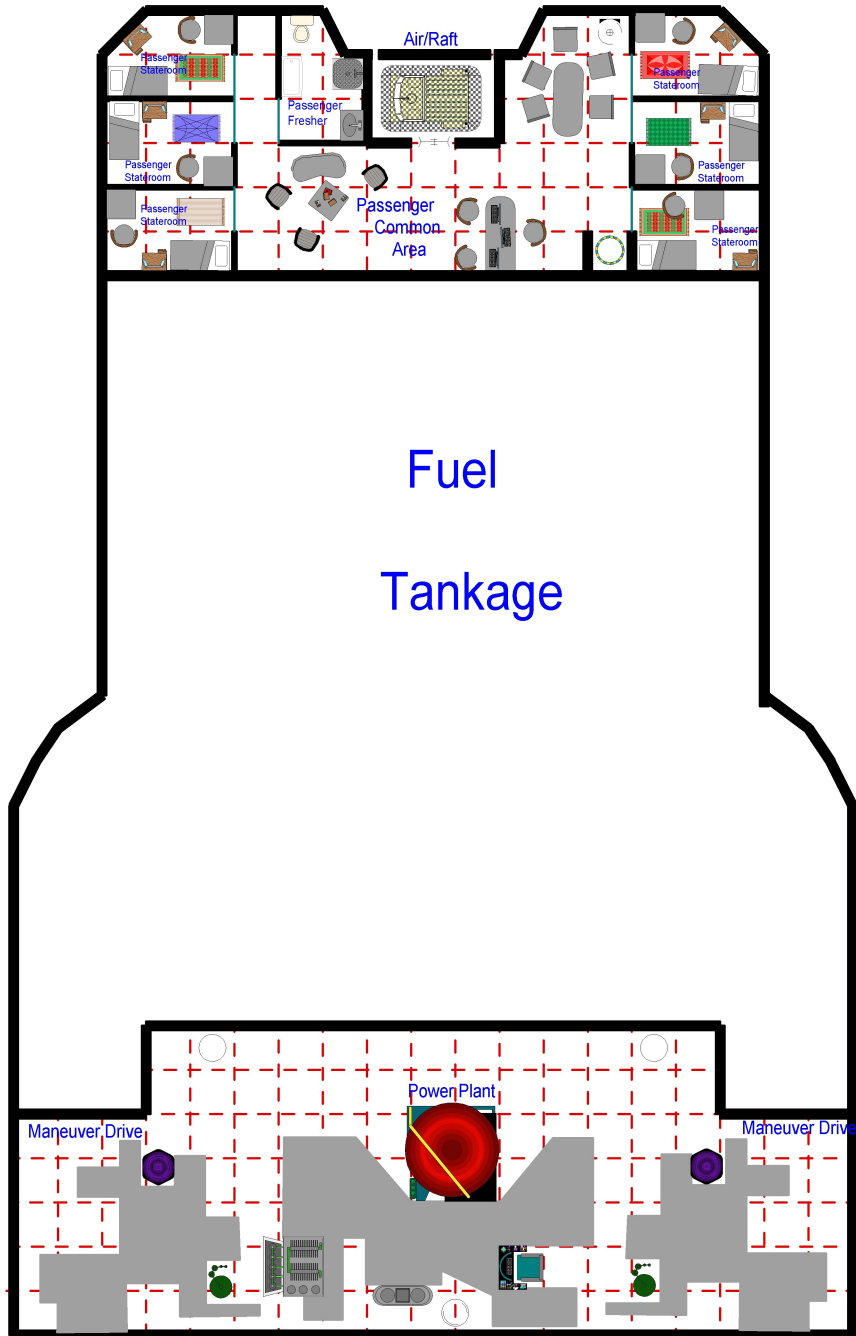

Marvara class: Akhahuua

Deck Plan Symbols

	Interior Wall
	Sliding Door
	Bulkhead
	Maintenance Valve
IRIS VALVE	
	Iris Valve
MANUAL HATCH	
	Hatch
	Overhead
	Floor
	Floor and Overhead