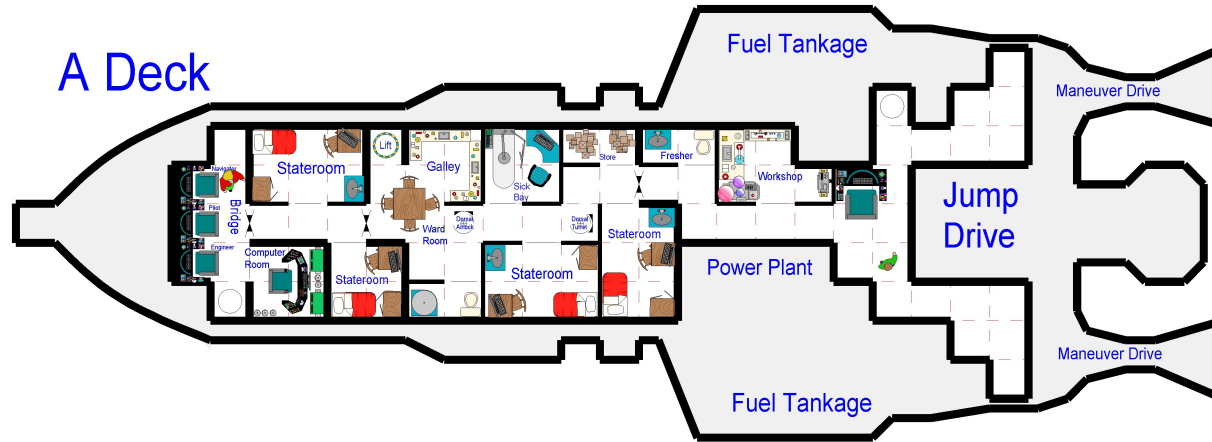

Iylvir Class Light Assault Troop Carrier

A Deck

0 1 2 3 4
scale in meters

B Deck

Deck Plan Symbols

- Interior Wall
- - - Sliding Door
- ▬ Bulkhead
- Maintenance Valve
- IRIS VALVE
- MANUAL HATCH
- ◀ Iris Valve
- ⊢ Hatch
- Overhead
- ⊕ Overhead
- Floor
- ⊕ Floor
- ⊕ Floor and Overhead
- ⊕ Floor and Overhead

C Deck