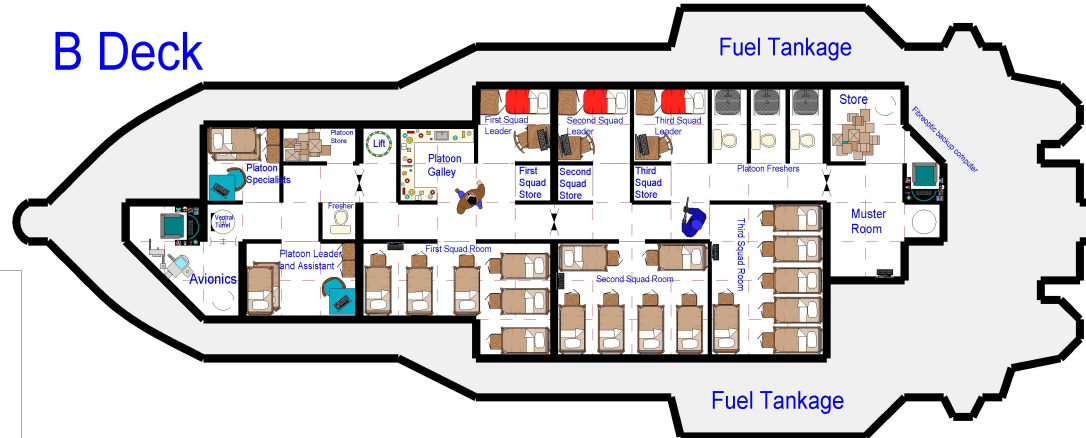

Iylvir Class Light Assault Troop Carrier

A Deck

0 1 2 3 4
scale in meters

B Deck

Deck Plan Symbols

- Interior Wall
- - - Sliding Door
- ▬ Bulkhead
- Maintenance Valve
- IRIS VALVE
- MANUAL HATCH
- ◀ Iris Valve
- ⊢ Hatch
- Overhead
- ⊕ Overhead
- Floor
- ⊕ Floor
- ⊕ Floor and Overhead
- ⊕ Floor and Overhead

C Deck