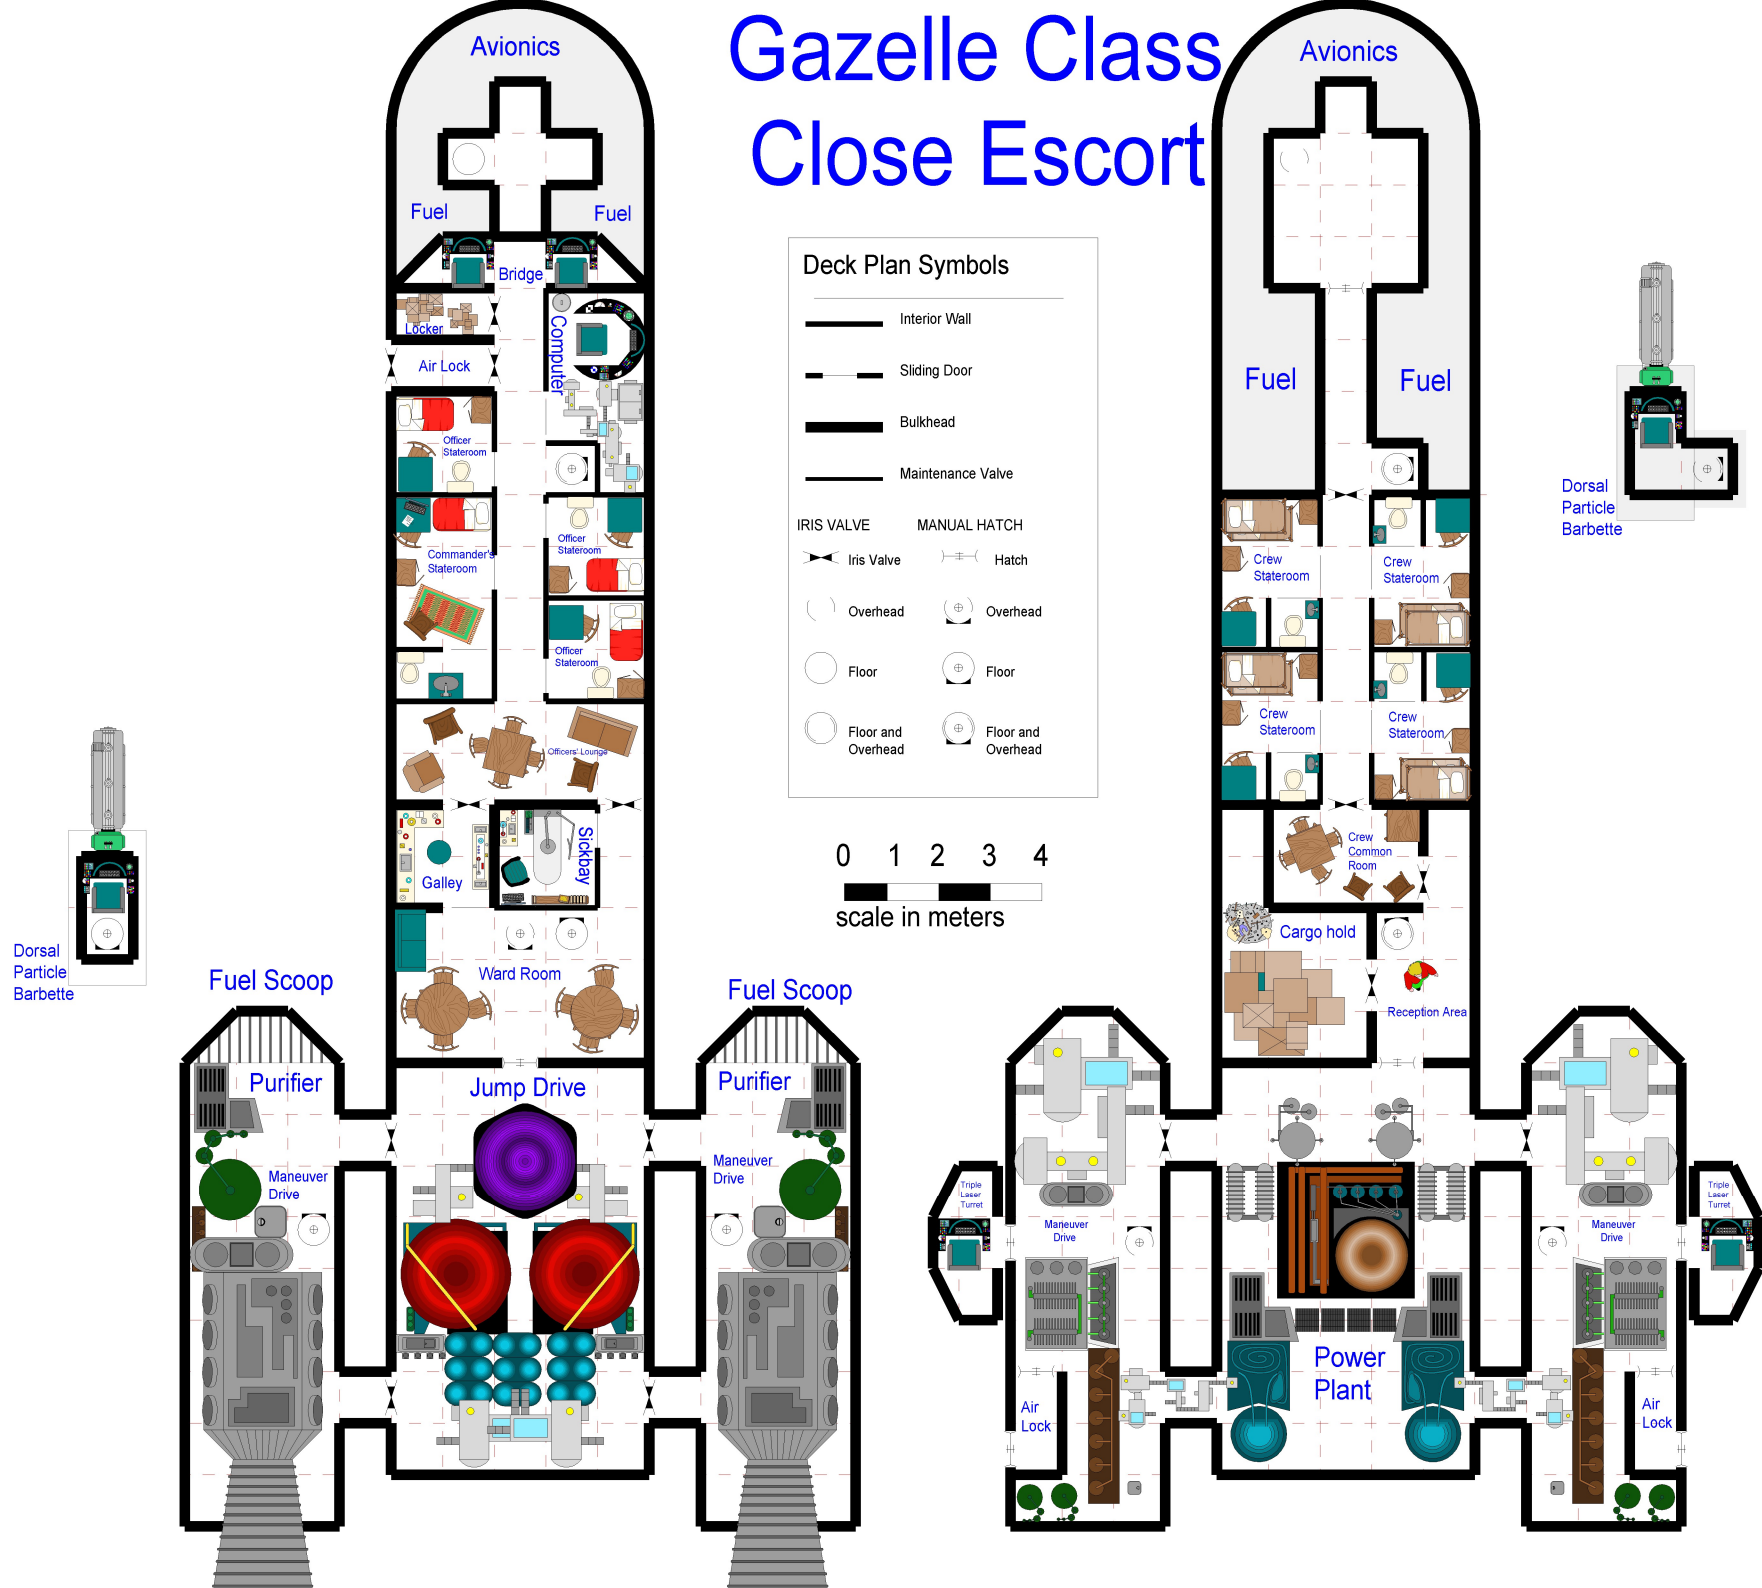

Gazelle Class Close Escort

Deck Plan Symbols

	Interior Wall
	Sliding Door
	Bulkhead
	Maintenance Valve
IRIS VALVE	
	Iris Valve
MANUAL HATCH	
	Hatch
	Overhead
	Floor
	Floor and Overhead

Dorsal Particle Barquette

Dorsal Particle Barquette

Fuel Scoop

Fuel Scoop

Purifier

Purifier

Jump Drive

Power Plant

Air Lock

Air Lock

Cargo hold

Reception Area

Crew Stateroom

Crew Stateroom

Crew Stateroom

Crew Stateroom

Crew Stateroom

Crew Stateroom

Crew Common Room

Ward Room

Sickbay

Commander's Stateroom

Officer Stateroom

Officer Stateroom

Officer Stateroom