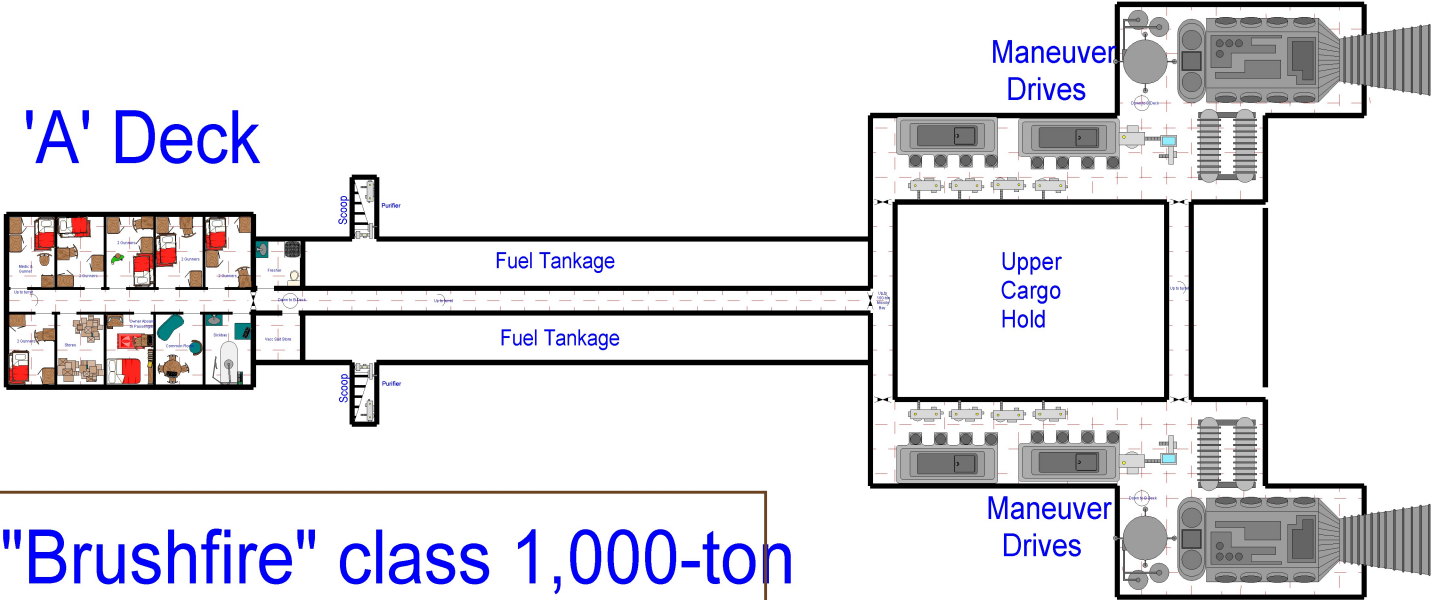

# 'A' Deck

"Brushfire" class 1,000-ton Mercenary Assault Vessel

# 'B' Deck

**Deck Plan Symbols**

	Interior Wall
	Sliding Door
	Bulkhead
	Maintenance Valve
<b>IRIS VALVE</b>	
	Iris Valve
<b>MANUAL HATCH</b>	
	Manual Hatch
	Overhead
	Floor
	Floor and Overhead

0 1 2 3 4  
scale in meters

# 'C' Deck