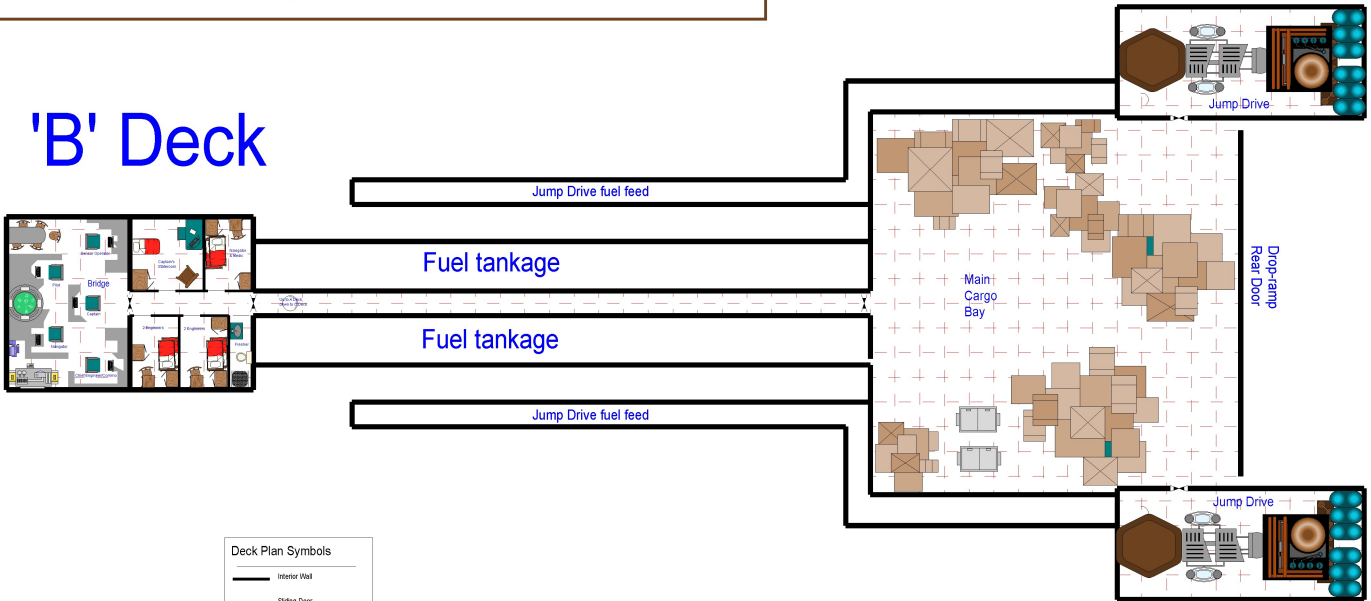

# 'A' Deck

"Brushfire" class 1,000-ton Mercenary Assault Vessel

# 'B' Deck

**Deck Plan Symbols**

	Interior Wall
	Sliding Door
	Bulkhead
	Maintenance Valve
<b>IRIS VALVE</b>	
	Iris Valve
<b>MANUAL HATCH</b>	
	Manual Hatch
	Overhead
	Floor
	Floor and Overhead

0 1 2 3 4  
scale in meters

# 'C' Deck