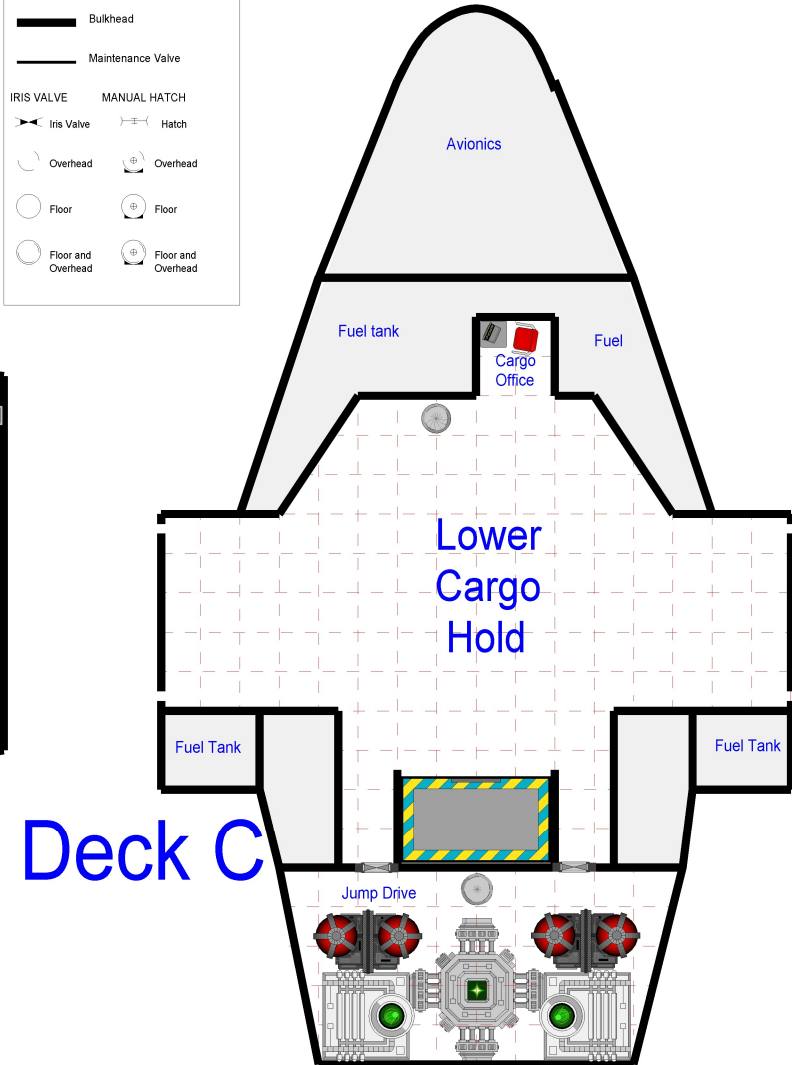

Beowulf Class Type A Free Trader

Note:
Display the layer "Alternative Captain" to
break the standard large captain's stateroom
into a smaller one plus an extra crew room; hide
it for the ship as originally published!

Deck A

Deck B

Deck Plan Symbols

	Interior Wall
	Sliding Door
	Bulkhead
	Maintenance Valve
IRIS VALVE	
	Iris Valve
MANUAL HATCH	
	Hatch
	Overhead
	Floor
	Floor and Overhead

0 1 2 3 4
scale in meters

Deck C