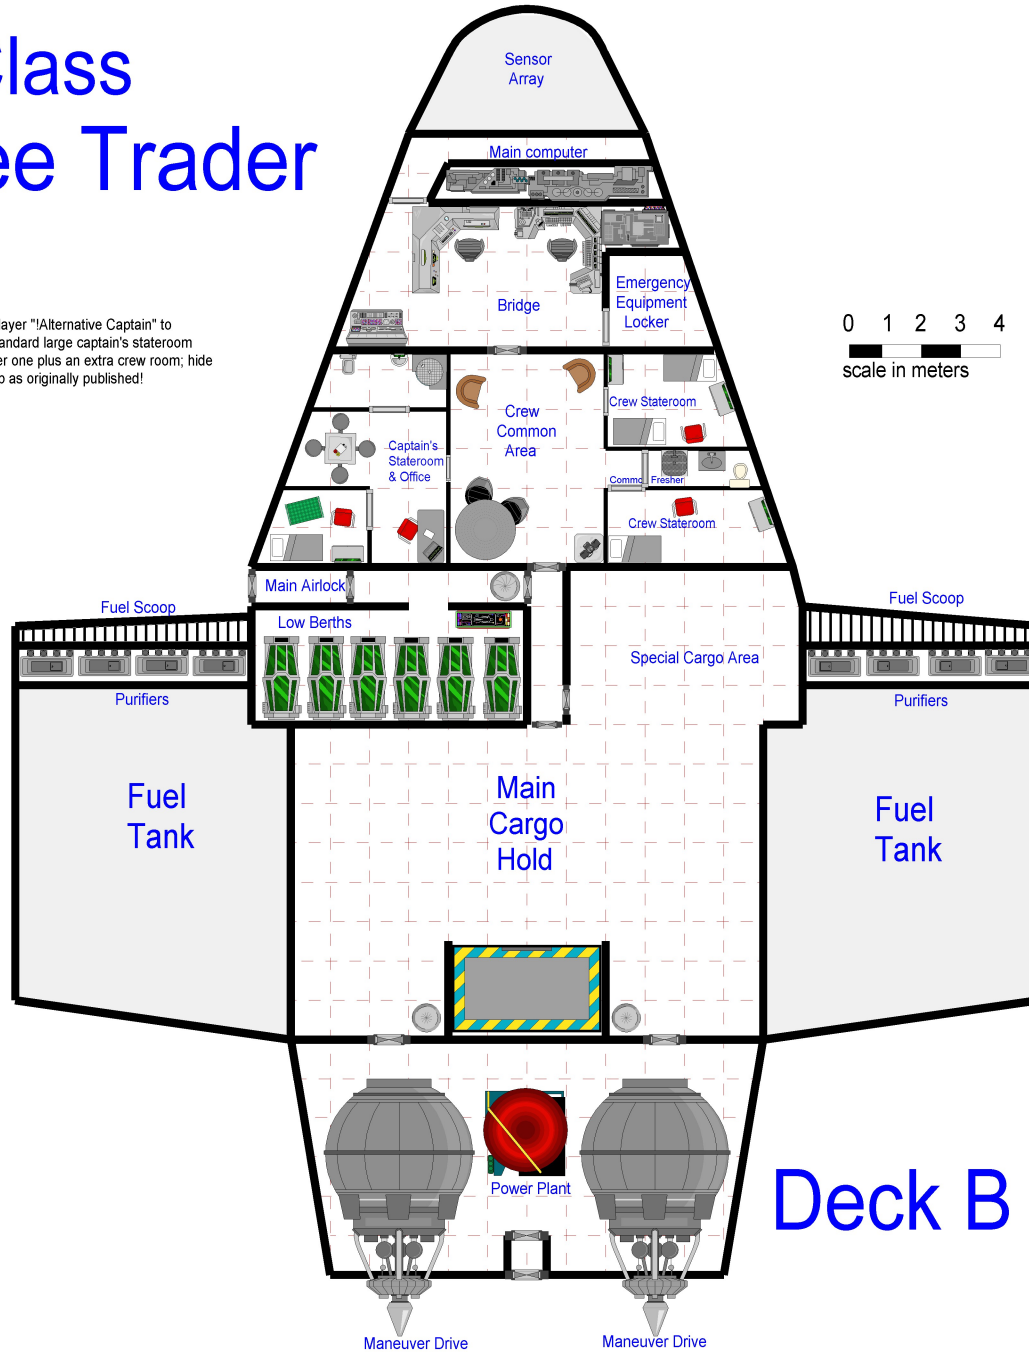

Beowulf Class Type A Free Trader

Note:
Display the layer "Alternative Captain" to
break the standard large captain's stateroom
into a smaller one plus an extra crew room; hide
it for the ship as originally published!

Deck A

Deck B

Deck Plan Symbols

	Interior Wall
	Sliding Door
	Bulkhead
	Maintenance Valve
IRIS VALVE	
	Iris Valve
MANUAL HATCH	
	Hatch
	Overhead
	Floor
	Floor and Overhead

0 1 2 3 4
scale in meters

Deck C