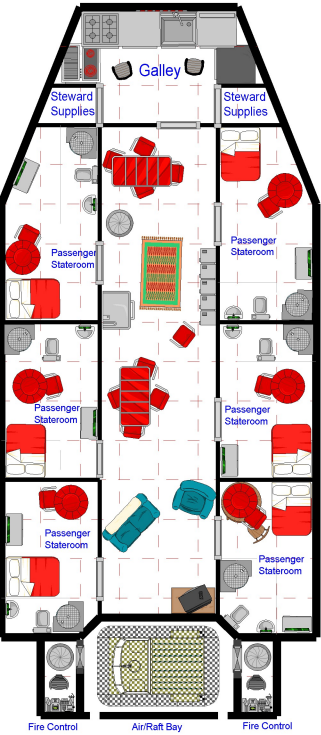

Beowulf Class Type A Free Trader

Note:
Display the layer "Alternative Captain" to
break the standard large captain's stateroom
into a smaller one plus an extra crew room; hide
it for the ship as originally published!

Deck A

Deck B

Deck Plan Symbols

	Interior Wall
	Sliding Door
	Bulkhead
	Maintenance Valve
IRIS VALVE	
	Iris Valve
MANUAL HATCH	
	Hatch
	Overhead
	Floor
	Floor and Overhead

0 1 2 3 4
scale in meters

Deck C