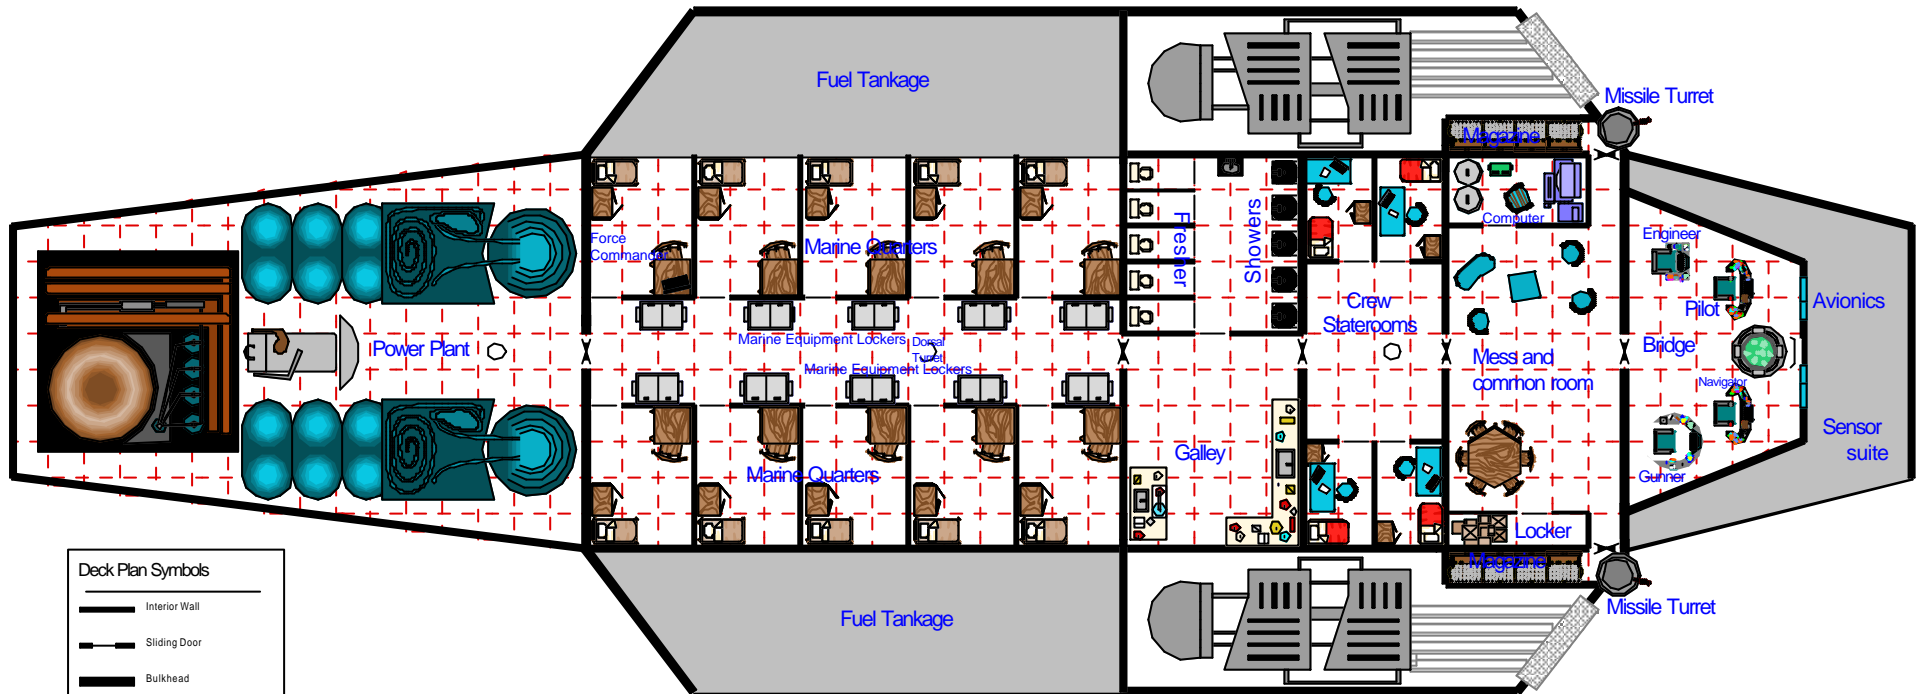

# Upper Deck

**Deck Plan Symbols**

	Interior Wall
	Sliding Door
	Bulkhead
	Maintenance Valve
<b>IRIS VALVE</b>	
	Iris Valve
<b>MANUAL HATCH</b>	
	Hatch
	Overhead
	Floor
	Floor and Overhead

# IM Brazos Marine Patrol Vessel

# Lower Deck